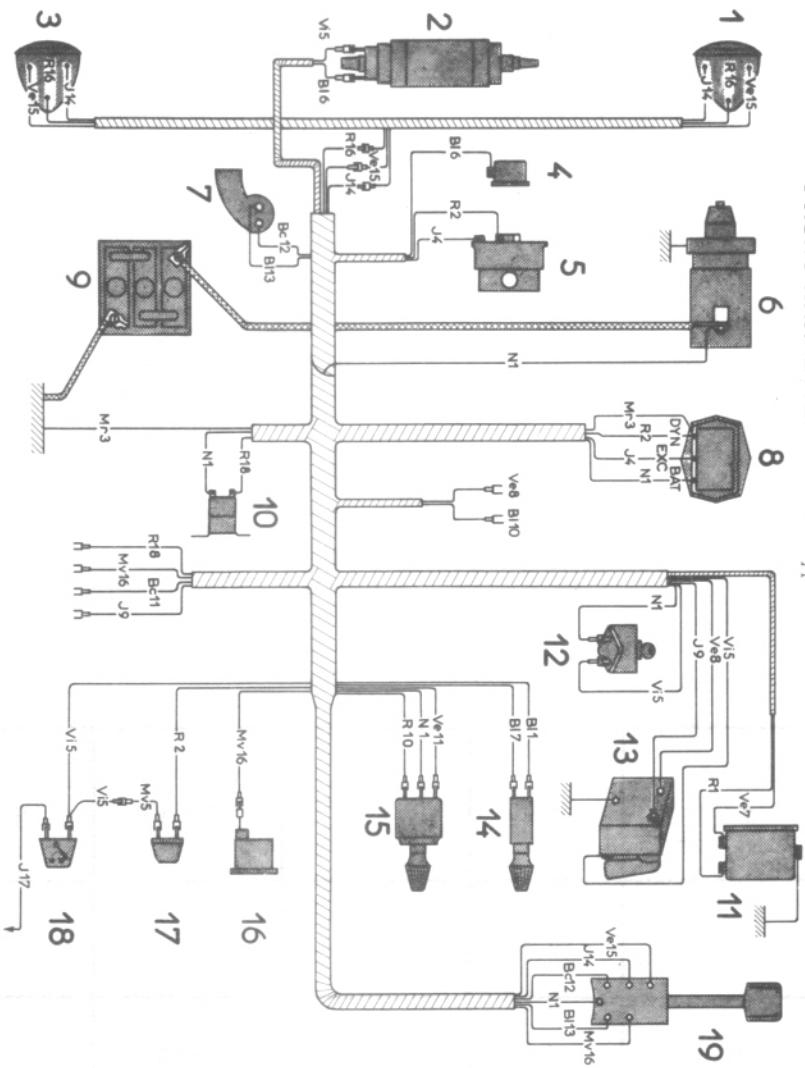

WIRING DIAGRAM

FRONT HARNESSSES AZ All Types

Particular features

MARCHAL timer

Switch and housing for direction indicator lamps

AZ All Types since March 63

AZAM since Nov. 63

- Colour Code**
- Bc : White
  - Bl : Blue
  - J : Yellow
  - Mv : Mauve
  - Mr : Brown
  - N : Black
  - R : Red
  - Ve : Green
  - Vi : Violet