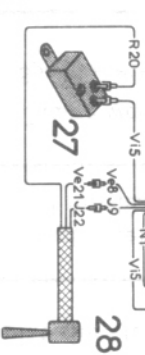

WIRING DIAGRAM

FRONT HARNESSSES AZ All Types

Particular features

MARCHAL timer

Switch and housing for direction indicator lamps

AZ All Types since March 63

AZAM since Nov. 63

- Colour Code**
- Bc : White
  - Bl : Blue
  - J : Yellow
  - Mv : Mauve
  - Mr : Brown
  - N : Black
  - R : Red
  - Ve : Green
  - Vi : Violet

REAR HARNESSSES AZU All Types

REAR HARNESSSES AZL and AZAM