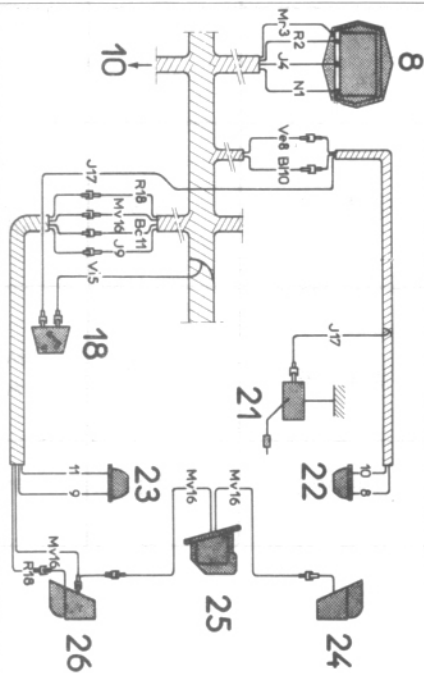

REAR HARNESSSES AZU All Types